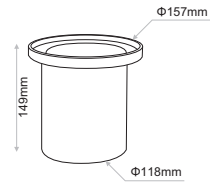

# GRAVITO XL 13

## Installation Manual

GRAVITO XL  
ROUND 13.5W

GRAVITO XL  
SQUARE 13.5W

Recessed Housing Box  
as standard

1

**Attention**  
Switch off the main power.

For cable connection you must use  
IP67/IP68 connectors or junction box.