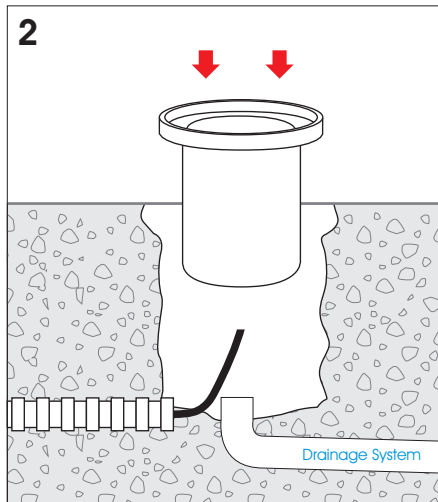

## Installation Manual

GRAVITO XL  
ROUND 13.5W

GRAVITO XL  
SQUARE 13.5W

Recessed Housing Box  
as standard

1

**Attention**  
Switch off the main power.

For cable connection you must use  
IP67/IP68 connectors or junction box.