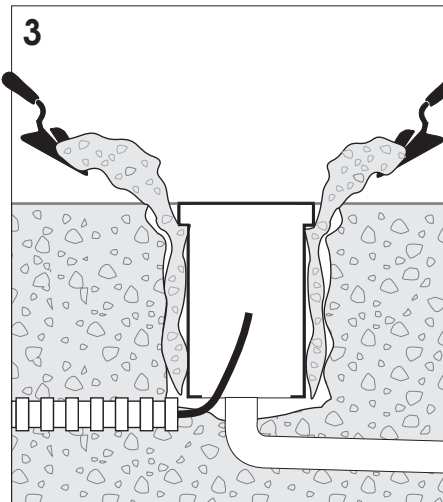

## Installation Manual

GRAVITO XL  
ROUND 13.5W

GRAVITO XL  
SQUARE 13.5W

Recessed Housing Box  
as standard

1

**Attention**  
Switch off the main power.

For cable connection you must use  
IP67/IP68 connectors or junction box.