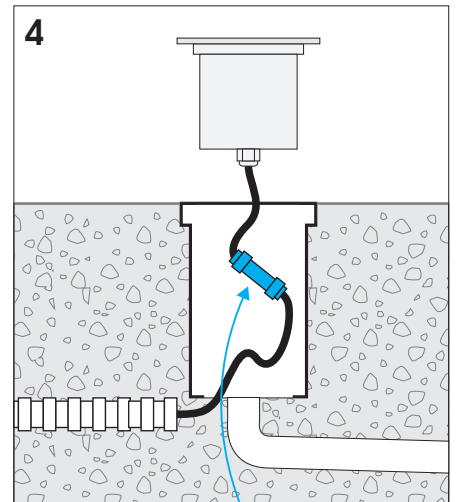

## Installation Manual

GRAVITO XL  
ROUND 13.5W

GRAVITO XL  
SQUARE 13.5W

Recessed Housing Box  
as standard

1

**Attention**  
Switch off the main power.

For cable connection you must use  
IP67/IP68 connectors or junction box.