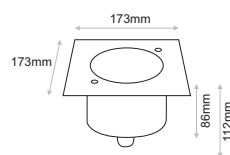

## Installation Manual

GRAVITO XL  
ROUND 13.5W

GRAVITO XL  
SQUARE 13.5W

Recessed Housing Box  
as standard

1

**Attention**  
Switch off the main power.

For cable connection you must use  
IP67/IP68 connectors or junction box.