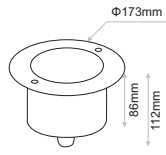

## Installation Manual

GRAVITO XL  
ROUND 13.5W

GRAVITO XL  
SQUARE 13.5W

Recessed Housing Box  
as standard

1

**Attention**  
Switch off the main power.

For cable connection you must use  
IP67/IP68 connectors or junction box.